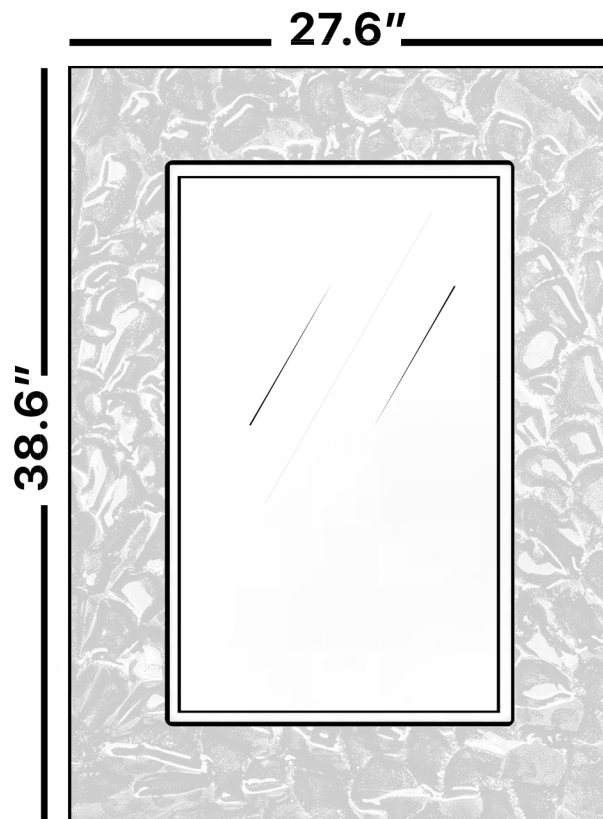

## ARTISTIC

Model: Artistic Single

Category: Mirror

Material: Crystal

Dimensions: 38.6"(L) x 27.6"(H)

Description: Luxury LED lighted crystal bathroom mirror in black and silver finish

\*Numbers are in inches